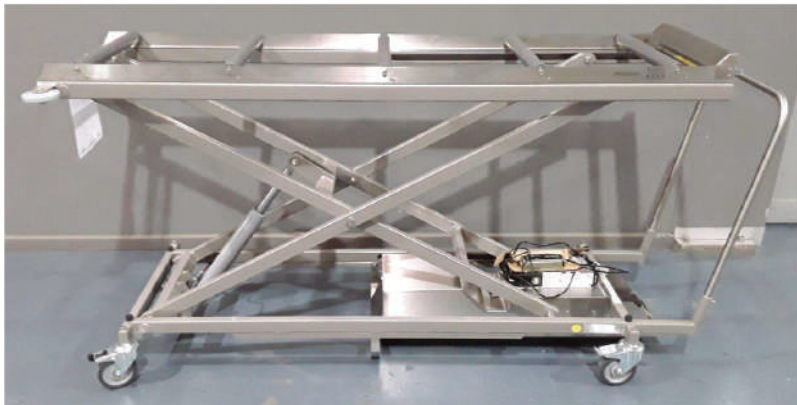

## Portable Mortuary

Refrigerated containers with custom internal racking, trolleys & body trays

# Features Included

- Checkerplate floor and ramp
- Portable, fully assembled with internal lighting
- For inside or outside use, fully sealed unit with lockable door
- 6m x 3m white powder coated walls
- Cabinets can be combined to form larger coolroom
- 2-6°C refrigerator with digital controller/display
- Optional temperature monitoring logger/alarm app system
- Australian made
- Delivery available to all of AUS/NZ

# Customisation Available

- Internal fitout of stainless steel mobile racking and body trays
- Capacity of 12-18 trays or coffins
- Standard or bariatric options available: 620/660/750mm widths
- Coffin storage space on trolleys, in front or in racking
- Optional variable height trolley for tray or coffin rollout, with 250kg capacity & foot operated height adjustment